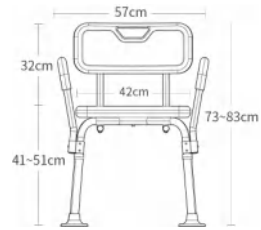

CODE:	HM-1203A-2
MATERIAL:	Aluminum
COLOR:	Blue / Grey
PIPE WALL THICKNESS (mm):	1.3
CONFIGURATION:	Five Gears Adjustable