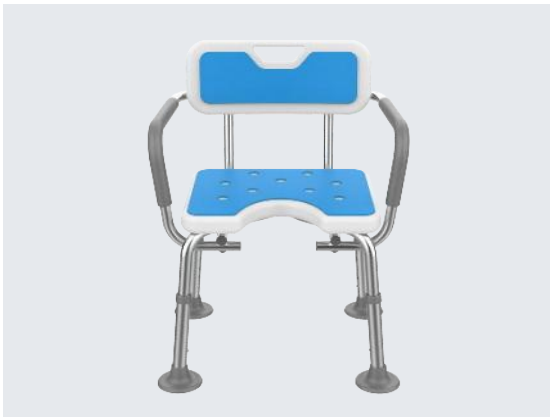

CODE:	HM-1206B
MATERIAL:	Aluminum
COLOR:	White
PIPE WALL THICKNESS (mm):	1.3
CONFIGURATION:	Five Gears Adjustable