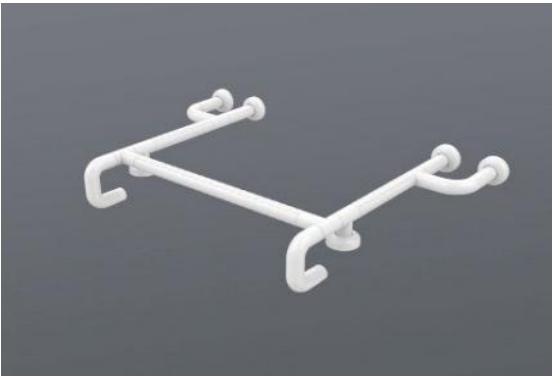

WASH BASIN HANDRAIL

Better Material:

Greener & Safer.

Anti-slip Design:

Protect Family Better.

CODE:	HM-002A
LENGTH:	Customizable
COLOR:	Customizable
OUT PIPE Φ(mm):	35
Inner Pipe Φ(mm):	25

CODE:	HM-002A
LENGTH:	Customizable
COLOR:	Customizable
OUT PIPE Φ(mm):	35
Inner Pipe Φ(mm):	25

CODE:	HM-005A-1
LENGTH:	Customizable
COLOR:	Customizable
OUT PIPE Φ(mm):	35
Inner Pipe Φ(mm):	25

**URINAL
GRAB BAR**

Better Material:

Greener & Safer.

Anti-slip Design:

Protect Health Better.

Easier Installation.