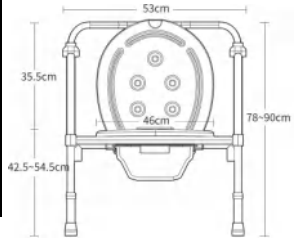

Fixed Universal Wheel:

Move and Fix More Freely.

Easier Installation.

CODE:	HM-2101A
MATERIAL:	Carbon Steel
COLOR:	White
PIPE SIZE & THICKNESS (mm):	Φ22.2*1.2mm
CONFIGURATION:	Five Gears Adjustable

CODE:	HM-7810
MATERIAL:	Aluminum
CONFIGURATION:	Collapsible With Toilet
SEAT PLATE REAR END TO WALL	
SHORT STYLE:	17CM
MEDIUM STYLE:	22CM
LONG STYLE:	28CM

CODE:	HM-7810
MATERIAL:	Aluminum
CONFIGURATION:	Collapsible With Toilet
SEAT PLATE REAR END TO WALL	
SHORT STYLE:	17CM
MEDIUM STYLE:	22CM
LONG STYLE:	28CM

CODE:	HM-5301
MATERIAL:	pp
COLOR:	Off White
CONFIGURATION:	Six Gears Adjustable