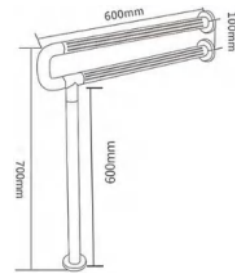

CODE:	HM-030A-1
LENGTH:	Customizable
COLOR:	Customizable
OUT PIPE Φ(mm):	35
Inner Pipe Φ(mm):	25