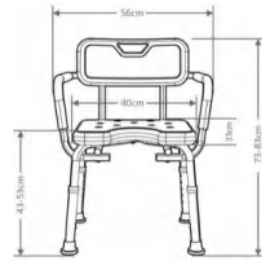

CODE:	HM-1206A-1
MATERIAL:	Aluminum
COLOR:	Blue / Grey
PIPE WALL THICKNESS (mm):	1.3
CONFIGURATION:	Five Gears Adjustable