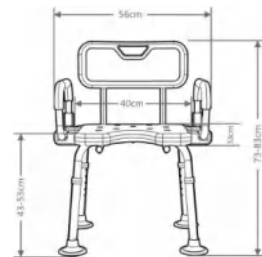

CODE:	HM-1207B
MATERIAL:	Aluminum
COLOR:	White
PIPE WALL THICKNESS (mm):	1.3
CONFIGURATION:	Five Gears Adjustable