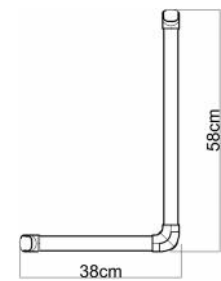

CODE:	HM-025M
LENGTH:	Customizable
COLOR:	Customizable
OUT PIPE Φ(mm):	35
Inner Pipe Φ(mm):	25