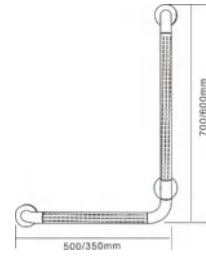

CODE:	HM-025A
LENGTH:	Customizable
COLOR:	Customizable
OUT PIPE Φ(mm):	35
Inner Pipe Φ(mm):	25