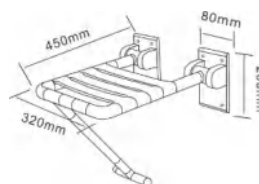

CODE:	HM-03C
SIZE (mm):	320*450
COLOR:	Yellow / White
OUT PIPE Φ(mm):	35
Inner Pipe Φ(mm):	25