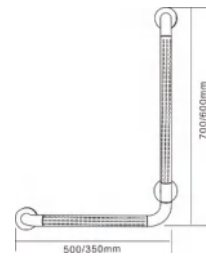

CODE:	HM-025C
LENGTH:	Customizable
COLOR:	Customizable
OUT PIPE Φ(mm):	35
Inner Pipe Φ(mm):	25