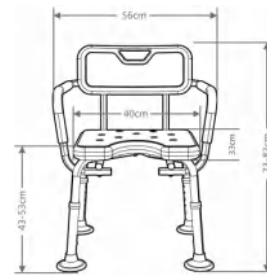

CODE:	HM-1206B-1
MATERIAL:	Aluminum
COLOR:	Blue / Grey
PIPE WALL THICKNESS (mm):	1.3
CONFIGURATION:	Five Gears Adjustable