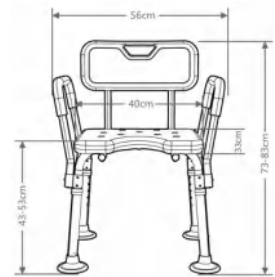

CODE:	HM-1205B
MATERIAL:	Aluminum
COLOR:	White
PIPE WALL THICKNESS (mm):	1.3
CONFIGURATION:	Five Gears Adjustable