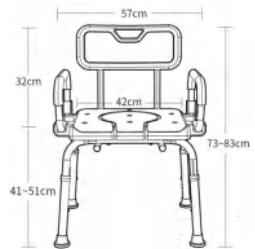

CODE:	HM-1208A-2
MATERIAL:	Aluminum
COLOR:	Blue / Grey
PIPE WALL THICKNESS (mm):	1.3
CONFIGURATION:	Five Gears Adjustable