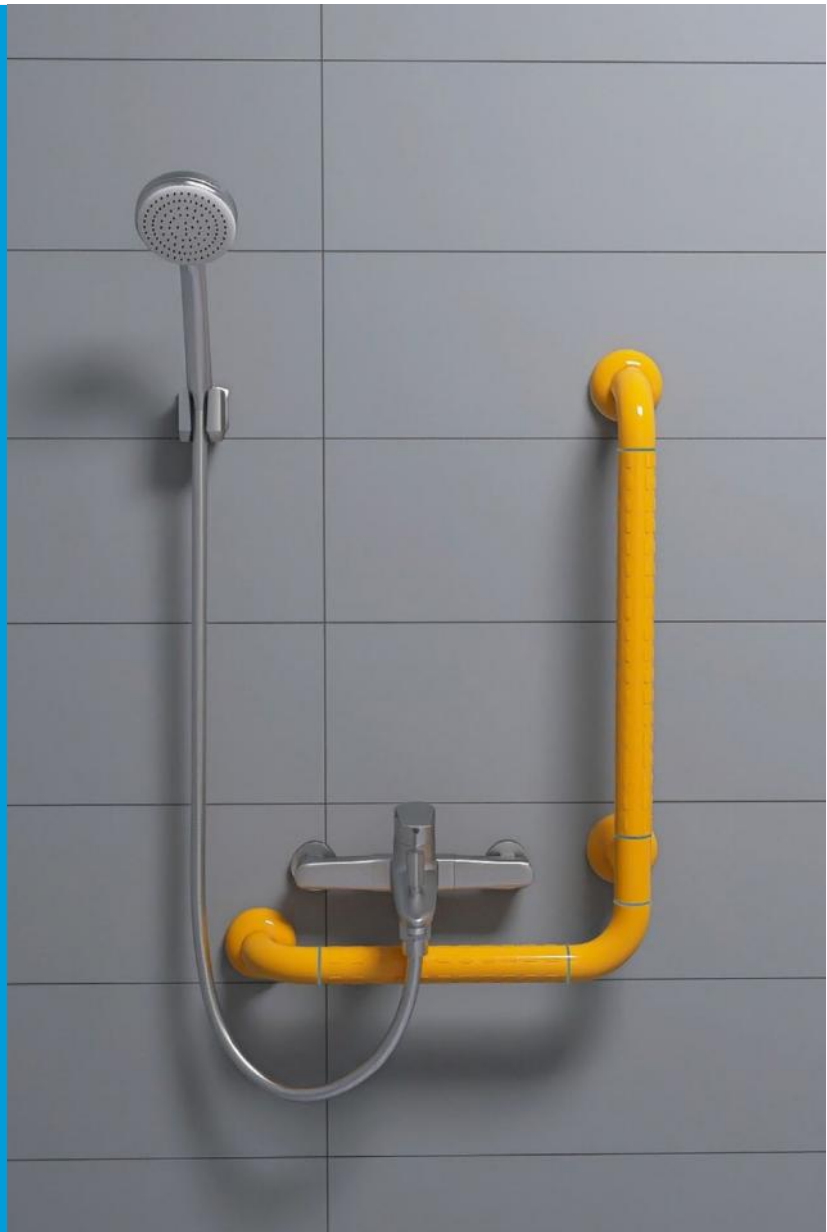

CODE:	HM-004C-1
LENGTH:	Customizable
COLOR:	Customizable
OUT PIPE Φ(mm):	35
Inner Pipe Φ(mm):	25

**BATHROOM
GRAB BAR**

Better Material:

Greener & Safer.

Anti-slip Design:

Protect Health Better.

Easier Installation.