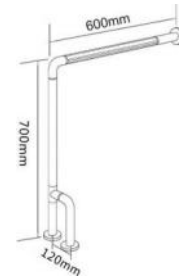

CODE:	HM-030
LENGTH:	Customizable
COLOR:	Customizable
OUT PIPE Φ(mm):	35
Inner Pipe Φ(mm):	25