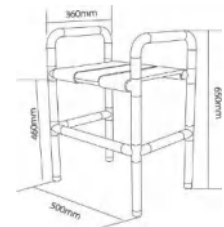

CODE:	HM-03C
SIZE (mm):	320*450
COLOR:	Yellow / White
OUT PIPE Φ(mm):	35
Inner Pipe Φ(mm):	25

CODE:	HM-04A
SIZE (mm):	450*340*320
COLOR:	Yellow / White
OUT PIPE Φ(mm):	35
Inner Pipe Φ(mm):	25

CODE:	HM-04B
SIZE (mm):	650*360*500
COLOR:	Yellow / White
OUT PIPE Φ(mm):	35
Inner Pipe Φ(mm):	25