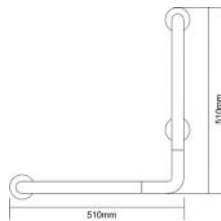

CODE:	HM-025G
LENGTH:	Customizable
COLOR:	Customizable
OUT PIPE Φ(mm):	35
Inner Pipe Φ(mm):	25