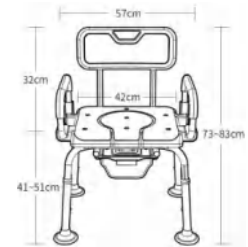

CODE:	HM-1208B-3
MATERIAL:	Aluminum
COLOR:	Blue / Grey
PIPE WALL THICKNESS (mm):	1.3
CONFIGURATION:	Five Gears Adjustable