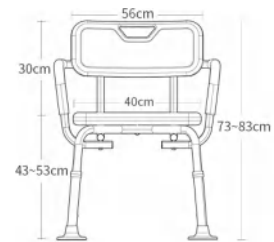

CODE:	HM-1204B
MATERIAL:	Aluminum
COLOR:	White
PIPE WALL THICKNESS (mm):	1.3
CONFIGURATION:	Five Gears Adjustable