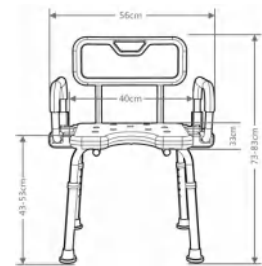

CODE:	HM-1207A
MATERIAL:	Aluminum
COLOR:	White
PIPE WALL THICKNESS (mm):	1.3
CONFIGURATION:	Five Gears Adjustable