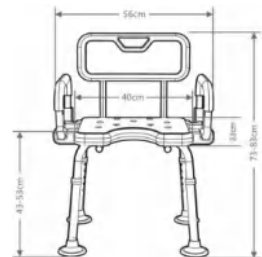

CODE:	HM-1207B-1
MATERIAL:	Aluminum
COLOR:	Blue / Grey
PIPE WALL THICKNESS (mm):	1.3
CONFIGURATION:	Five Gears Adjustable