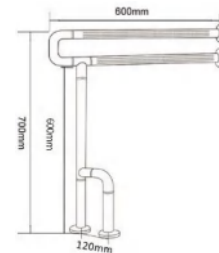

CODE:	HM-030A-2
LENGTH:	Customizable
COLOR:	Customizable
OUT PIPE Φ(mm):	35
Inner Pipe Φ(mm):	25