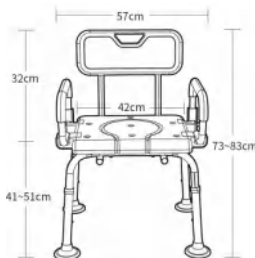

CODE:	HM-1208B
MATERIAL:	Aluminum
COLOR:	White
PIPE WALL THICKNESS (mm):	1.3
CONFIGURATION:	Five Gears Adjustable