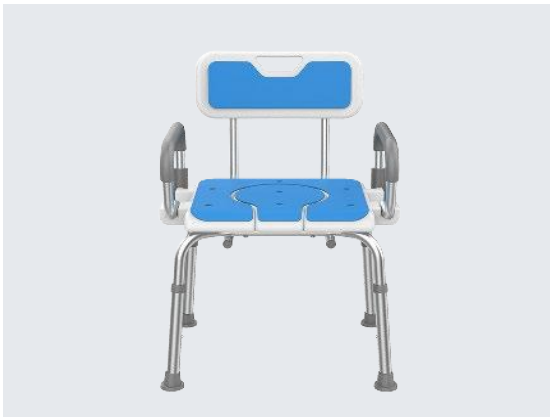

CODE:	HM-1208A-1
MATERIAL:	Aluminum
COLOR:	White
PIPE WALL THICKNESS (mm):	1.3
CONFIGURATION:	Five Gears Adjustable