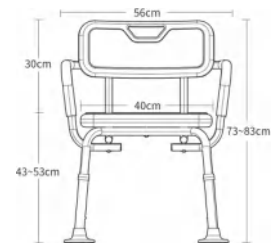

CODE:	HM-1204B-1
MATERIAL:	Aluminum
COLOR:	Blue / Grey
PIPE WALL THICKNESS (mm):	1.3
CONFIGURATION:	Five Gears Adjustable