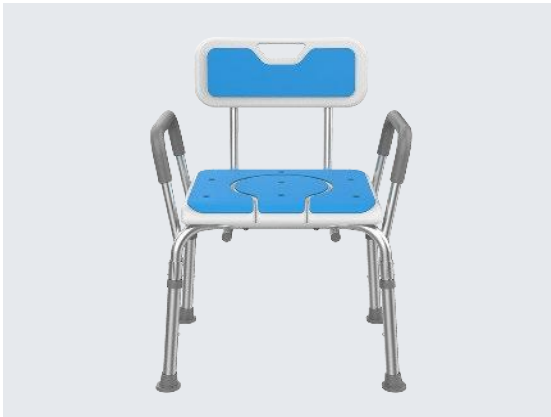

CODE:	HM-1203A-1
MATERIAL:	Aluminum
COLOR:	White
PIPE WALL THICKNESS (mm):	1.3
CONFIGURATION:	Five Gears Adjustable