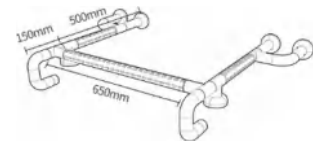

CODE:	HM-003A-1
LENGTH:	Customizable
COLOR:	Customizable
OUT PIPE Φ(mm):	35
Inner Pipe Φ(mm):	25

CODE:	HM-004C
LENGTH:	Customizable
COLOR:	Customizable
OUT PIPE Φ(mm):	35
Inner Pipe Φ(mm):	25