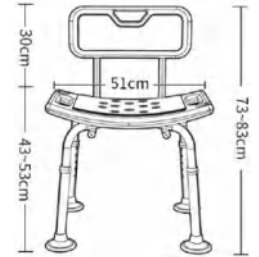

CODE:	HM-1201B-1
MATERIAL:	Aluminum
COLOR:	Blue / Grey
PIPE WALL THICKNESS (mm):	1.3
CONFIGURATION:	Five Gears Adjustable