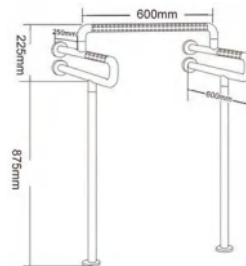

CODE:	HM-004C-1
LENGTH:	Customizable
COLOR:	Customizable
OUT PIPE Φ(mm):	35
Inner Pipe Φ(mm):	25