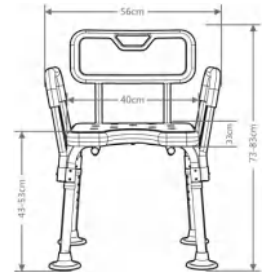

CODE:	HM-1205B-1
MATERIAL:	Aluminum
COLOR:	Blue / Grey
PIPE WALL THICKNESS (mm):	1.3
CONFIGURATION:	Five Gears Adjustable