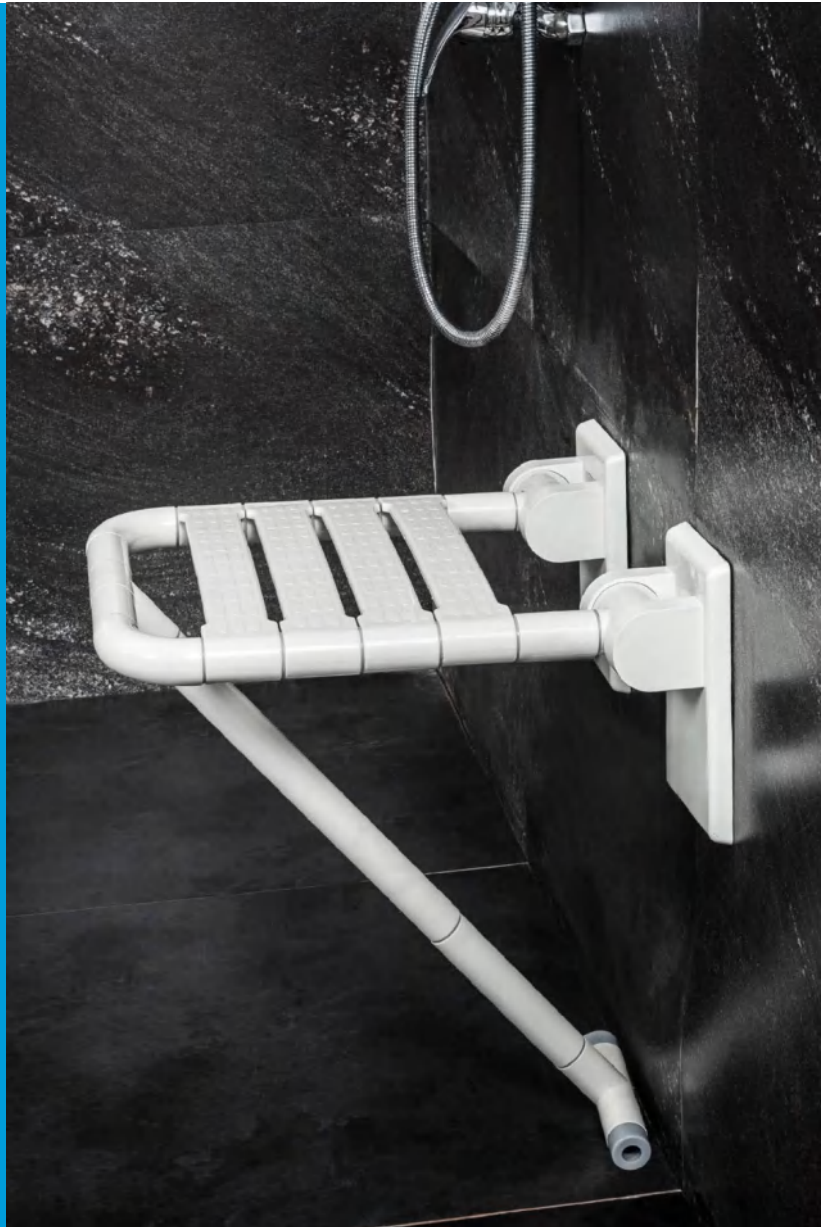

Easier Folded Design:

Easier, Safer, Space-saving.

Delicate Coating:

Skin Friendly.

Rounded Corner Design:

Protect Health Better.

Easier Installation.

Classification	Standard Edition	Premium Edition
Configuration	ABS +201Stainless Steel	ABS/ Nylon +304Stainless Steel
Inner Pipe Thickness (mm)	1.0±0.2mm	1.2±0.2mm