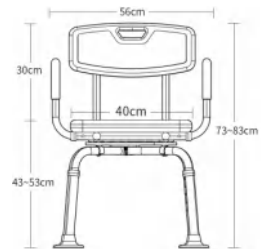

CODE:	HM-1301B
MATERIAL:	Aluminum
COLOR:	White
PIPE WALL THICKNESS (mm):	1.3
CONFIGURATION:	Five Gears Adjustable