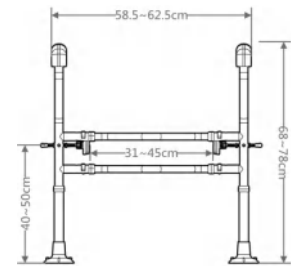

CODE:	HM-4101C
COLOR	Blue / Grey
MATERIAL:	Carbon Steel
TUBE SIZE (mm):	Φ22.2*1.2mm
CONFIGURATION:	Big & Sturdy Suction Cup 5 Gears Height Adjustable