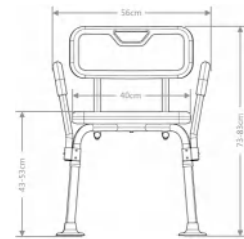

CODE:	HM-1202B
MATERIAL:	Aluminum
COLOR:	White
PIPE WALL THICKNESS (mm):	1.3
CONFIGURATION:	Five Gears Adjustable