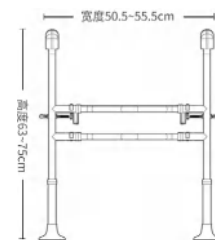

CODE:	HM-4101B
COLOR	Blue / Grey
MATERIAL:	Carbon Steel
TUBE SIZE (mm):	Φ22.2*1.2mm
CONFIGURATION:	Big & Sturdy Suction Cup 5 Gears Height Adjustable

CODE:	HM-4101C
COLOR	Blue / Grey
MATERIAL:	Carbon Steel
TUBE SIZE (mm):	Φ22.2*1.2mm
CONFIGURATION:	Big & Sturdy Suction Cup 5 Gears Height Adjustable

CODE:	HM-4201A
COLOR	Blue / Grey
MATERIAL:	Carbon Steel
TUBE SIZE (mm):	Φ22.2*1.3mm
CONFIGURATION:	5 Gears Height Adjustable

CODE:	HM-4201B
COLOR	Blue / Grey
MATERIAL:	Carbon Steel
TUBE SIZE (mm):	Φ22.2*1.3mm
CONFIGURATION:	Big & Sturdy Suction Cup 5 Gears Height Adjustable