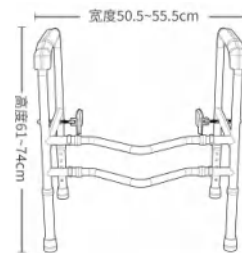

CODE:	HM-4201A
COLOR	Blue / Grey
MATERIAL:	Carbon Steel
TUBE SIZE (mm):	Φ22.2*1.3mm
CONFIGURATION:	5 Gears Height Adjustable