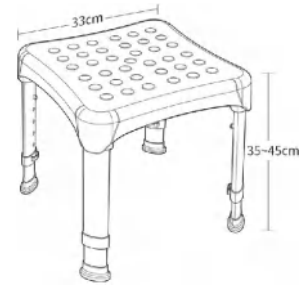

CODE:	HM-1102A
MATERIAL:	Aluminum
COLOR:	Blue / White
PIPE WALL THICKNESS (mm):	1.3
CONFIGURATION:	Five Gears Adjustable