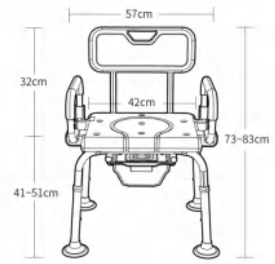

CODE:	HM-1207B-1
MATERIAL:	Aluminum
COLOR:	White
PIPE WALL THICKNESS (mm):	1.3
CONFIGURATION:	Five Gears Adjustable