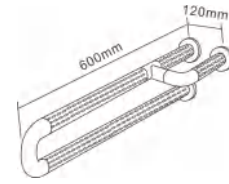

WASH BASIN HANDRAIL

Better Material:

Greener & Safer.

Anti-slip Design:

Protect Family Better.

CODE:	HM-002A
LENGTH:	Customizable
COLOR:	Customizable
OUT PIPE Φ(mm):	35
Inner Pipe Φ(mm):	25

CODE:	HM-002A
LENGTH:	Customizable
COLOR:	Customizable
OUT PIPE Φ(mm):	35
Inner Pipe Φ(mm):	25