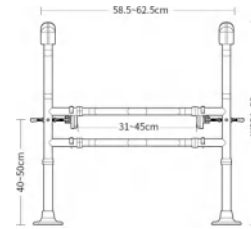

CODE:	HM-4101B
COLOR	Blue / Grey
MATERIAL:	Carbon Steel
TUBE SIZE (mm):	Φ22.2*1.2mm
CONFIGURATION:	Big & Sturdy Suction Cup 5 Gears Height Adjustable