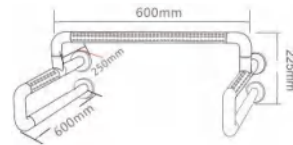

CODE:	HM-003B
LENGTH:	Customizable
COLOR:	Customizable
OUT PIPE Φ(mm):	35
Inner Pipe Φ(mm):	25