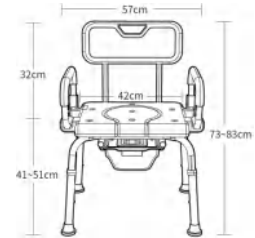

CODE:	HM-1208A-1
MATERIAL:	Aluminum
COLOR:	White
PIPE WALL THICKNESS (mm):	1.3
CONFIGURATION:	Five Gears Adjustable