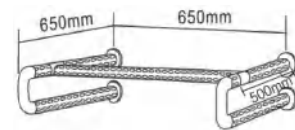

WASH BASIN HANDRAIL

Better Material:

Greener & Safer.

Anti-slip Design:

Protect Family Better.

CODE:	HM-002A
LENGTH:	Customizable
COLOR:	Customizable
OUT PIPE Φ(mm):	35
Inner Pipe Φ(mm):	25

CODE:	HM-002A
LENGTH:	Customizable
COLOR:	Customizable
OUT PIPE Φ(mm):	35
Inner Pipe Φ(mm):	25