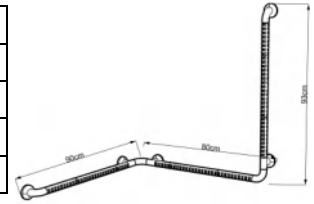

CODE:	HM-027A
LENGTH:	Customizable
COLOR:	Customizable
OUT PIPE Φ(mm):	35
Inner Pipe Φ(mm):	25