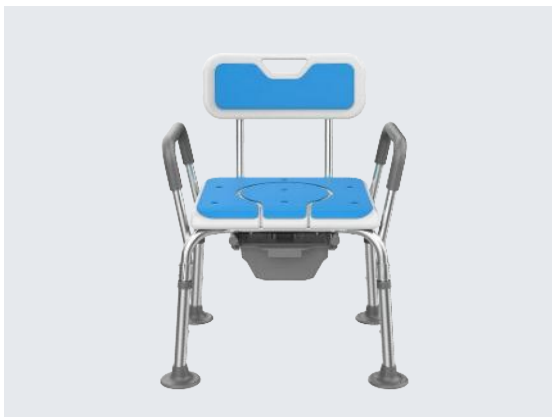

CODE:	HM-1203B-2
MATERIAL:	Aluminum
COLOR:	Blue / Grey
PIPE WALL THICKNESS (mm):	1.3
CONFIGURATION:	Five Gears Adjustable