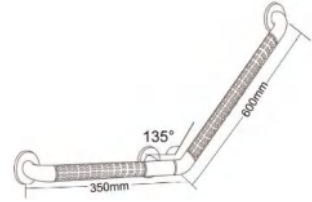

CODE:	HM-026A-1
LENGTH:	Customizable
COLOR:	Customizable
OUT PIPE Φ(mm):	35
Inner Pipe Φ(mm):	25