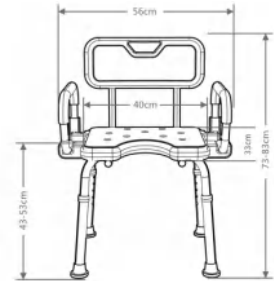

CODE:	HM-1207A-1
MATERIAL:	Aluminum
COLOR:	Blue / Grey
PIPE WALL THICKNESS (mm):	1.3
CONFIGURATION:	Five Gears Adjustable