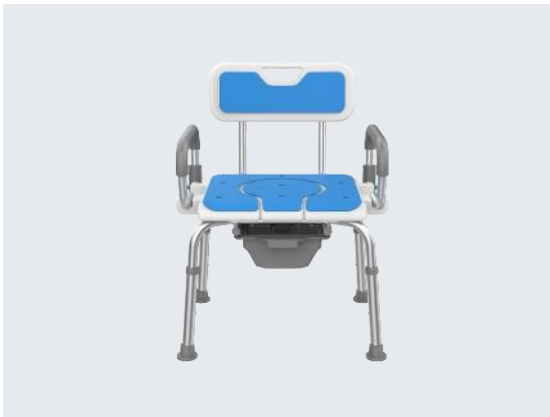

CODE:	HM-1208A-2
MATERIAL:	Aluminum
COLOR:	Blue / Grey
PIPE WALL THICKNESS (mm):	1.3
CONFIGURATION:	Five Gears Adjustable