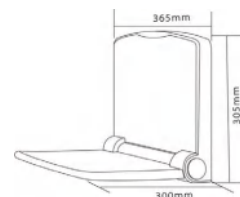

CODE:	HM-01N
SIZE (mm):	300*305
COLOR:	Yellow / White
Material:	UF Panel