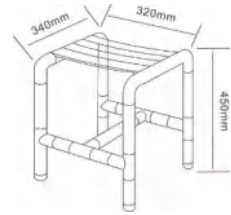

CODE:	HM-04A
SIZE (mm):	450*340*320
COLOR:	Yellow / White
OUT PIPE Φ(mm):	35
Inner Pipe Φ(mm):	25