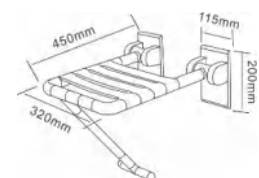

CODE:	HM-03B
SIZE (mm):	320*450
COLOR:	Yellow / White
OUT PIPE Φ(mm):	35
Inner Pipe Φ(mm):	25