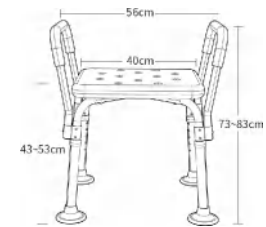

CODE:	HM-1105B
MATERIAL:	Aluminum
COLOR:	White
PIPE WALL THICKNESS (mm):	1.3
CONFIGURATION:	Five Gears Adjustable