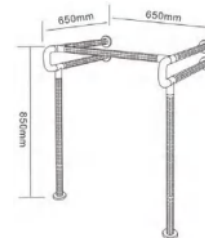

CODE:	HM-002A
LENGTH:	Customizable
COLOR:	Customizable
OUT PIPE Φ(mm):	35
Inner Pipe Φ(mm):	25

CODE:	HM-002A
LENGTH:	Customizable
COLOR:	Customizable
OUT PIPE Φ(mm):	35
Inner Pipe Φ(mm):	25

CODE:	HM-003A-1
LENGTH:	Customizable
COLOR:	Customizable
OUT PIPE Φ(mm):	35
Inner Pipe Φ(mm):	25

CODE:	HM-004C
LENGTH:	Customizable
COLOR:	Customizable
OUT PIPE Φ(mm):	35
Inner Pipe Φ(mm):	25