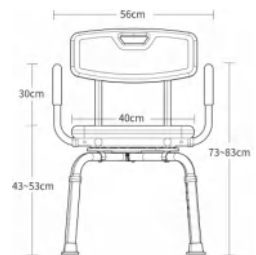

CODE:	HM-1301A
MATERIAL:	Aluminum
COLOR:	White
PIPE WALL THICKNESS (mm):	1.3
CONFIGURATION:	Five Gears Adjustable