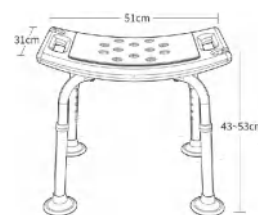

CODE:	HM-1104B-1
MATERIAL:	Aluminum
COLOR:	White
PIPE WALL THICKNESS (mm):	1.3
CONFIGURATION:	Five Gears Adjustable