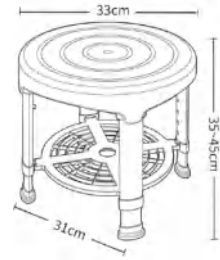

CODE:	HM-1101A
MATERIAL:	Aluminum
COLOR:	Blue / White
PIPE WALL THICKNESS (mm):	1.3
CONFIGURATION:	Five Gears Adjustable