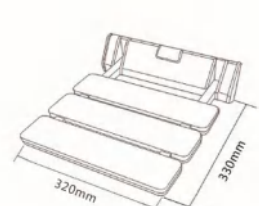

CODE:	HM-01B
SIZE (mm):	320*330
COLOR:	Yellow / White
Material:	Aluminum Square Tube + Aluminum Base