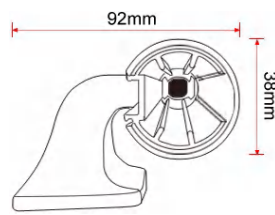

# Application Show

---

**Wall Handrail  
HM-638**

Ergonomic Design:  
38 Golden Ratio:  
Grip More  
Comfortable:

HS-638A

HS-638C

HS-638-45

Model	Material	Aluminum Thickness (mm)	Size (mm)	Color
HM-638	PVC Panel + Aluminum	1.6/1.8/2.0	4000*38/45	Customize