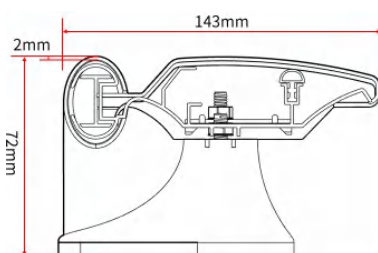

## Application Show

---

**Wall Handrail  
HM-616F**

Elegant Style:  
Higher Quality:  
Safer:  
Green:

Model	Material	Aluminum Thickness (mm)	Size (mm)	Color
HM-616F	PVC Panel +Aluminum	1.4/1.6/1.8	4000*143	Customize