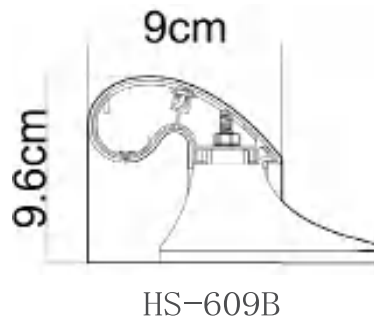

**Wall Handrail
HM-609B**

Elegant Style:
Higher Quality:
Safer:
Green: