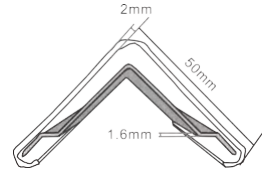

**HM-603A**

**Side Width:** 30\*30mm  
**Length:** 3000mm/stick  
**Thickness:** 2mm  
**Angle:** 90°

**HM-605A**

**Side Width:** 50\*50mm  
**Length:** 3000mm/stick  
**Thickness:** 2mm  
**Angle:** 90°

**HM-605B**

**Side Width:** 50\*50mm  
**Length:** 3000mm/stick  
**Angle:** 90°

**HM-607B**

**Side Width:** 76\*76mm  
**Length:** 3000mm/stick  
**Angle:** 90°

**HM-635B**

**Side Width:** 50\*50mm  
**Length:** 3000mm/stick  
**Thickness:** DOWN 2mm, UP 4.5mm  
**Angle:** 135°