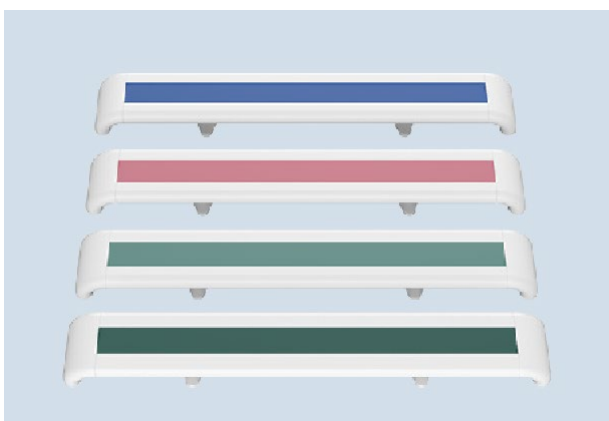

Products Show