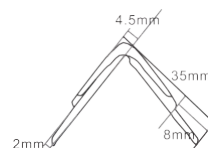

HM-635R

Side Width: 35*35mm
Length: 3000mm/stick
Thickness: DOWN 2mm, UP 4.5mm
Angle: 90°