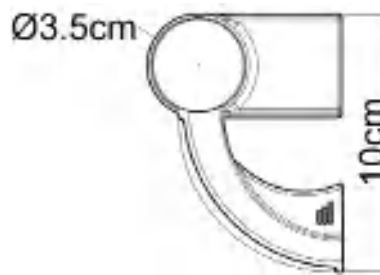

**Wall Handrail
HM-675**

Real Wood:
Real Materials:
Fine Workmanship:
Greener:

HS-675