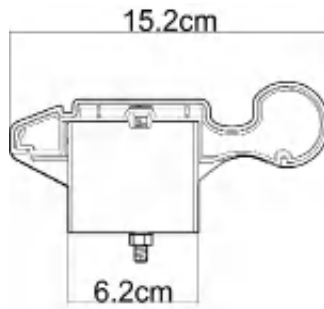

# Application Show

---

**Wall Handrail  
HM-676**

Ergonomics:  
Comfortable Grip:  
Line Shape:  
Fashion Appearance:

HS-676

Model	Material	Aluminum Thickness (mm)	Size (mm)	Color
HM-676	Cold Top Craft Board + ABS Elbow Bracket	1.8	4000*152	Customize