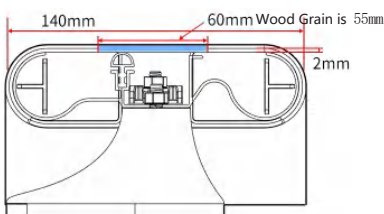

**HS-618B**

**HS-618D**

Model	Material	Aluminum Thickness (mm)	Size (mm)	Color
HS-618	PVC Panel +Aluminum	1.2/1.4/1.6/1.8/2.0	4000*140	Customize

**Products Show**