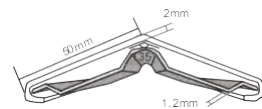

**HM-603A**

**Side Width:** 30\*30mm  
**Length:** 3000mm/stick  
**Thickness:** 2mm  
**Angle:** 90°

**HM-605A**

**Side Width:** 50\*50mm  
**Length:** 3000mm/stick  
**Thickness:** 2mm  
**Angle:** 90°

**HM-605B**

**Side Width:** 50\*50mm  
**Length:** 3000mm/stick  
**Angle:** 90°

**HM-607B**

**Side Width:** 76\*76mm  
**Length:** 3000mm/stick  
**Angle:** 90°

**HM-635B**

**Side Width:** 50\*50mm  
**Length:** 3000mm/stick  
**Thickness:** DOWN 2mm, UP 4.5mm  
**Angle:** 135°