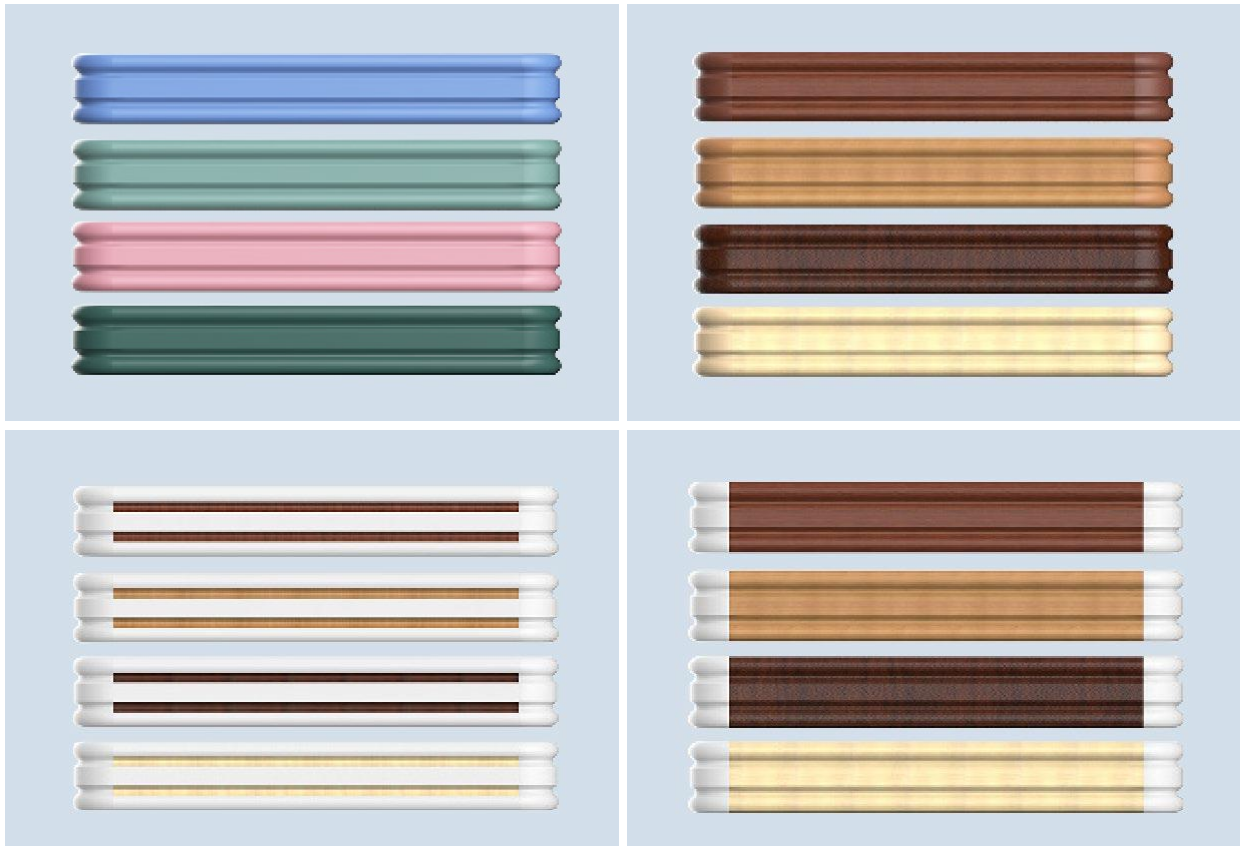

## Products Show

## Application Show

---

**Wall Handrail  
HM-617A**

Dual Groove  
Streamlined Shape:  
Non-Resistance:  
Softer:

HS-617A

Model	Material	Aluminum Thickness (mm)	Size (mm)	Color
HM-617A	PVC Panel + Aluminum	1.4	4000*145	Customize