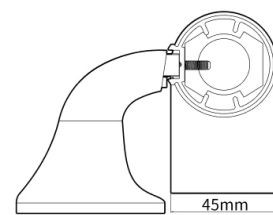

# Application Show

---

**Wall Handrail  
HM-638**

Ergonomic Design:  
38 Golden Ratio:  
Grip More  
Comfortable:

HS-638A

HS-638C

HS-638-45

Model	Material	Aluminum Thickness (mm)	Size (mm)	Color
HM-638	PVC Panel + Aluminum	1.6/1.8/2.0	4000*38/45	Customize