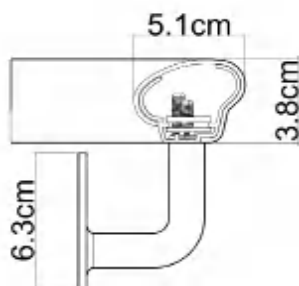

## Application Show

---

**Wall Handrail  
HM-639C**

Ergonomic Design:  
Grip More  
Comfortable:

HS-639C

Model	Material	Aluminum Thickness (mm)	Size (mm)	Color
HM-639C	PVC Panel + Aluminum	1.7	4000*38	Customize