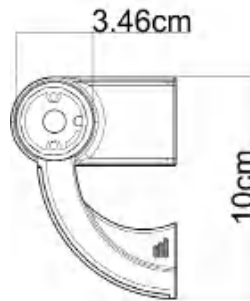

**Wall Handrail
HM-673**

Ergonomics:
Cold Top Process:
More Fit Hand:
Highlight Luxury:

HS-673