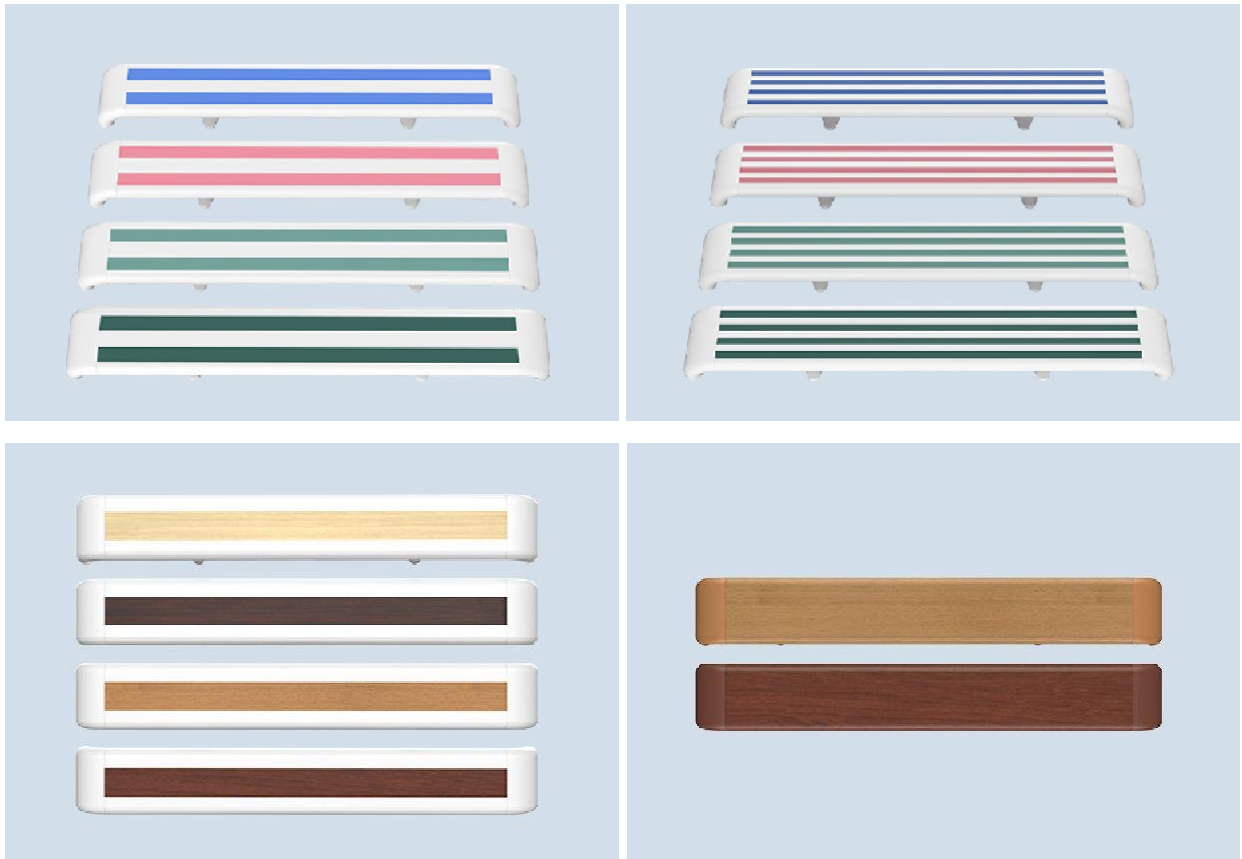

**HS-618B**

**HS-618D**

Model	Material	Aluminum Thickness (mm)	Size (mm)	Color
HS-618	PVC Panel +Aluminum	1.2/1.4/1.6/1.8/2.0	4000*140	Customize

**Products Show**

## Application Show

**Wall Handrail  
HM-616**

- Flame retardant:
- Antibacterial:
- Anti-collision:
- Various Colors:

**HM-616B**

**HM-616C**

Model	Material	Aluminum Thickness (mm)	Size (mm)	Color
HS-616	PVC Panel +Aluminum	1.4/1.6/1.8	4000*159	Customize