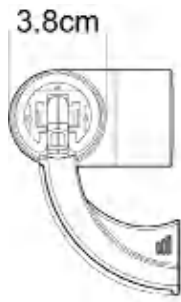

## Application Show

---

**Wall Handrail  
HM-646**

Ergonomics:  
Cold Top Process:  
More Fit Hand:  
Excellent Grip:

HS-646

Model	Material	Aluminum Thickness (mm)	Size (mm)	Color
HM-646	PVC Panel + Aluminum	2.3	4000*38	Customize