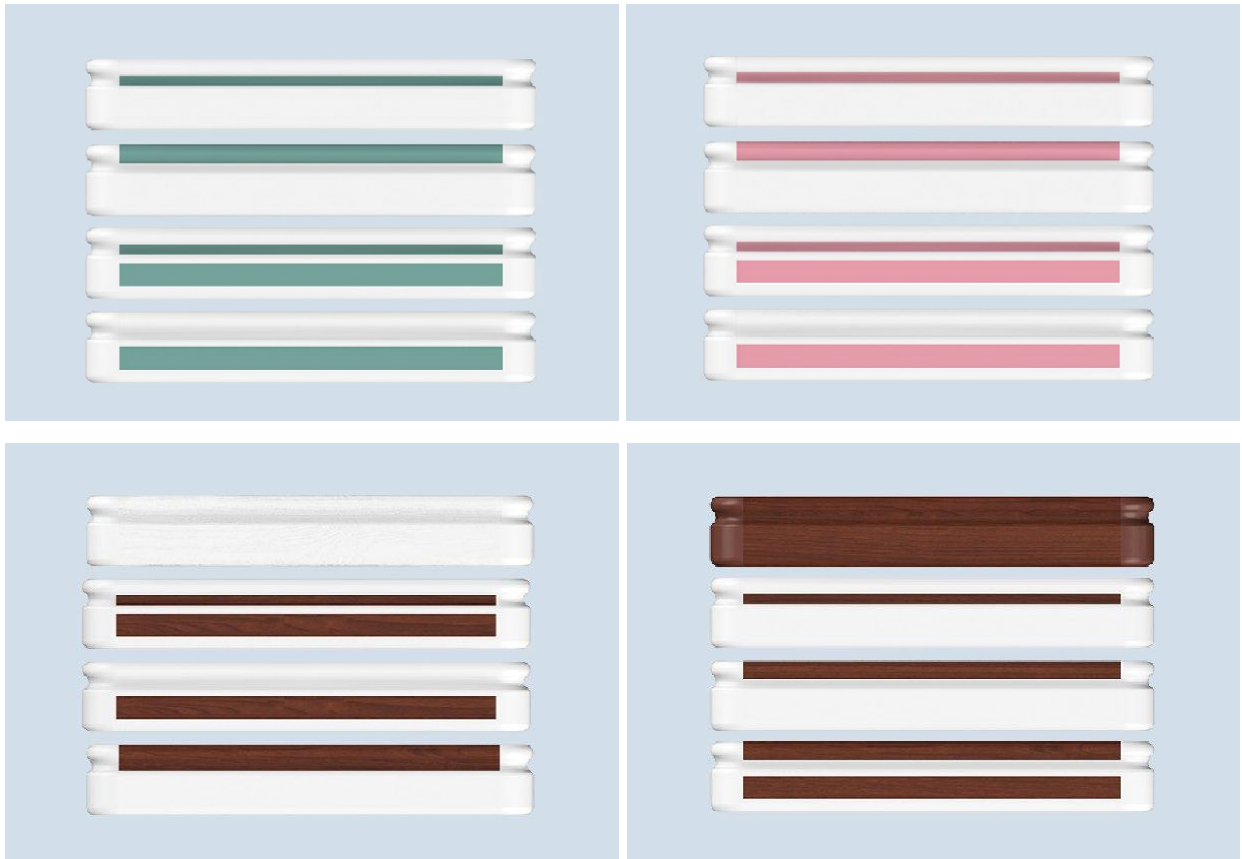

## Application Show

**Wall Handrail  
HM-616**

- Flame retardant:
- Antibacterial:
- Anti-collision:
- Various Colors:

**HM-616B**

**HM-616C**

Model	Material	Aluminum Thickness (mm)	Size (mm)	Color
HS-616	PVC Panel +Aluminum	1.4/1.6/1.8	4000*159	Customize

## Products Show