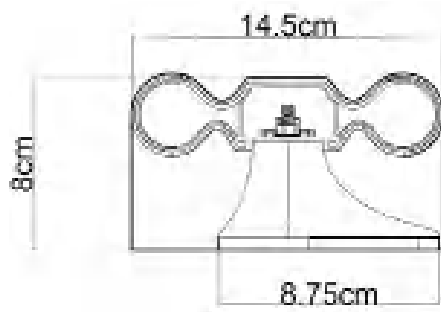

## Application Show

---

**Wall Handrail  
HM-617A**

Dual Groove  
Streamlined Shape:  
Non-Resistance:  
Softer:

HS-617A

Model	Material	Aluminum Thickness (mm)	Size (mm)	Color
HM-617A	PVC Panel + Aluminum	1.4	4000*145	Customize