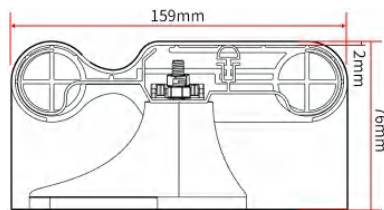

**Wall Handrail
HM-616**

- Flame retardant:
- Antibacterial:
- Anti-collision:
- Various Colors:

HM-616B