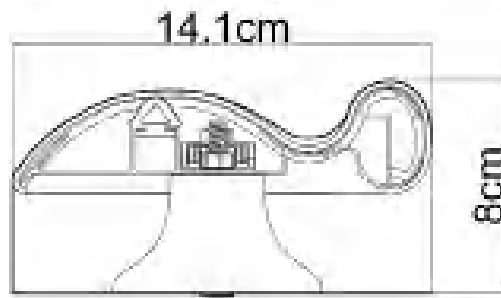

**Wall Handrail
HM-6141**

Outer Arc Shape:
More Fit Hand:
Excellent Grip:

HS-6141