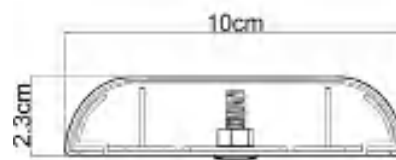

## Application Show

---

**Wall Guards  
HM-610**

Corrosion Resistant:  
Easy to Clean:  
Protect Walls Better:

HS-610A

HS-610C

Model	Material	Aluminum Thickness (mm)	Size (mm)	Color
HM-610	PVC Panel + Aluminum + End Cap	1.2/1.4/1.5	4000*100	Customize