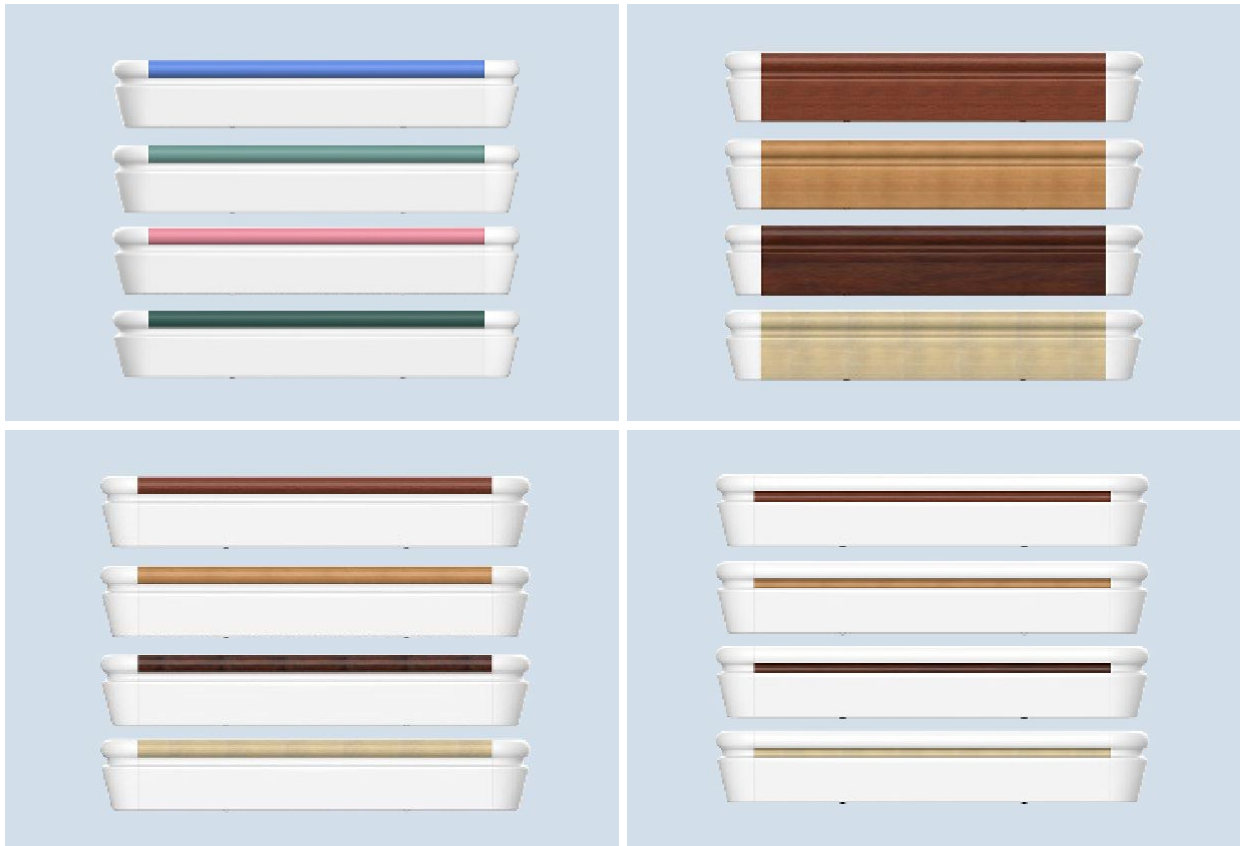

## Products Show

## Application Show

---

**Wall Handrail  
HM-619A**

Outer Arc Shape:  
More Fit Hand:  
Excellent Grip:

HS-619A

Model	Material	Aluminum Thickness (mm)	Size (mm)	Color
HM-619A	PVC Panel + Aluminum	1.4/2.0	4000*140	Customize

**Products Show**