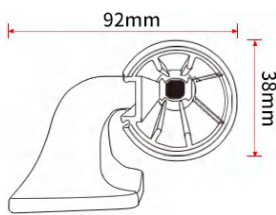

## Application Show

---

**Wall Handrail  
HM-609B**

Elegant Style:  
Higher Quality:  
Safer:  
Green:

Model	Material	Aluminum Thickness (mm)	Size (mm)	Color
HM-609B	PVC Panel +Aluminum	1.2/1.4/1.6	4000*90	Customize

# Application Show

---

**Wall Handrail  
HM-638**

Ergonomic Design:  
38 Golden Ratio:  
Grip More  
Comfortable:

HS-638A

HS-638C

HS-638-45

Model	Material	Aluminum Thickness (mm)	Size (mm)	Color
HM-638	PVC Panel + Aluminum	1.6/1.8/2.0	4000*38/45	Customize