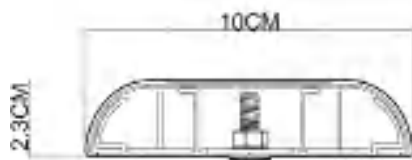

## Application Show

---

**Wall Guards  
HM-610**

Corrosion Resistant:  
Easy to Clean:  
Protect Walls Better:

HS-610A

HS-610C

Model	Material	Aluminum Thickness (mm)	Size (mm)	Color
HM-610	PVC Panel + Aluminum + End Cap	1.2/1.4/1.5	4000*100	Customize