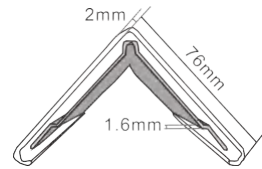

**HM-603A**

**Side Width:** 30\*30mm  
**Length:** 3000mm/stick  
**Thickness:** 2mm  
**Angle:** 90°

**HM-605A**

**Side Width:** 50\*50mm  
**Length:** 3000mm/stick  
**Thickness:** 2mm  
**Angle:** 90°

**HM-605B**

**Side Width:** 50\*50mm  
**Length:** 3000mm/stick  
**Angle:** 90°

**HM-607B**

**Side Width:** 76\*76mm  
**Length:** 3000mm/stick  
**Angle:** 90°

**HM-635B**

**Side Width:** 50\*50mm  
**Length:** 3000mm/stick  
**Thickness:** DOWN 2mm, UP 4.5mm  
**Angle:** 135°