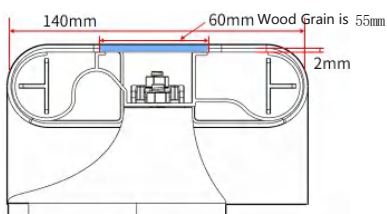

**Wall Handrail
HM-618**

- Flame Retardant:
- Antimicrobial:
- Anti-collision:
- Beautiful:

HS-618A