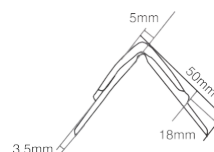

HM-650R

Side Width: 50*50mm.
Length: 3000mm/stick.
Thickness: DOWN 2mm, UP 5mm.
Angle: 90°