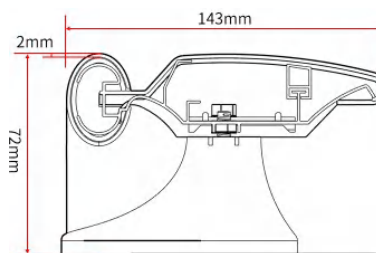

## Application Show

---

**Wall Handrail  
HM-616F**

Elegant Style:  
Higher Quality:  
Safer:  
Green:

Model	Material	Aluminum Thickness (mm)	Size (mm)	Color
HM-616F	PVC Panel +Aluminum	1.4/1.6/1.8	4000*143	Customize