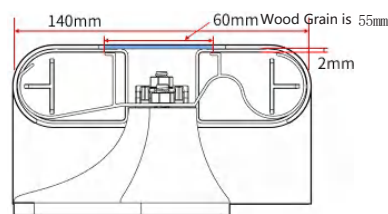

**HS-618B**

**HS-618D**

Model	Material	Aluminum Thickness (mm)	Size (mm)	Color
HS-618	PVC Panel +Aluminum	1.2/1.4/1.6/1.8/2.0	4000*140	Customize

**Products Show**