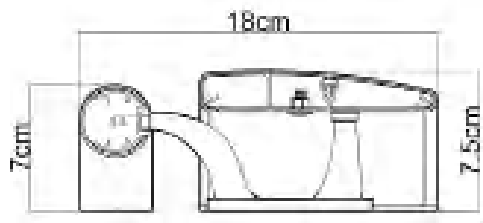

## Application Show

---

**Wall Handrail  
HM-628F**

New Design:  
Ergonomic:  
Grip More  
Comfortable:

HS-628F

Model	Material	Aluminum Thickness (mm)	Size (mm)	Color
HM-628F	PVC Panel + Aluminum	1.6	4000*180	Customize