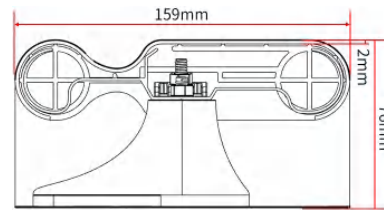

**Wall Handrail
HM-616**

- Flame retardant:
- Antibacterial:
- Anti-collision:
- Various Colors:

HM-616C

Model	Material	Aluminum Thickness (mm)	Size (mm)	Color
HS-616	PVC Panel +Aluminum	1.4/1.6/1.8	4000*159	Customize

Products Show