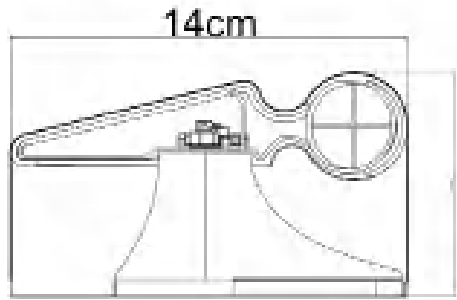

## Application Show

---

**Wall Handrail  
HM-619A**

Outer Arc Shape:  
More Fit Hand:  
Excellent Grip:

HS-619A

Model	Material	Aluminum Thickness (mm)	Size (mm)	Color
HM-619A	PVC Panel + Aluminum	1.4/2.0	4000*140	Customize